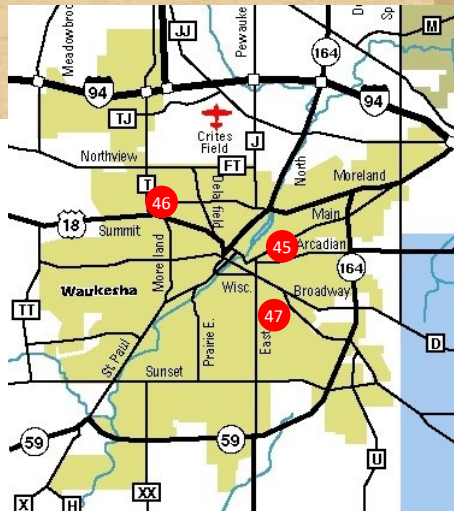

RACINE COUNTY SCHOOLS

1. 44 **Renaissance School**
   6150 Taylor Avenue 53403 | Racine
   1510 Villa Street 53403 | Racine

WAUKESHA COUNTY SCHOOLS

1. 45 **La Casa de Esperanza**
   410 Arcadian Ave
   Waukesha, WI 53186
2. 46 **Summit View Elementary School**
   2100 Summit Ave,
   Waukesha, WI 53188
3. 47 **Whittier Elementary School**
   1103 S East Ave
   Waukesha, WI 53186