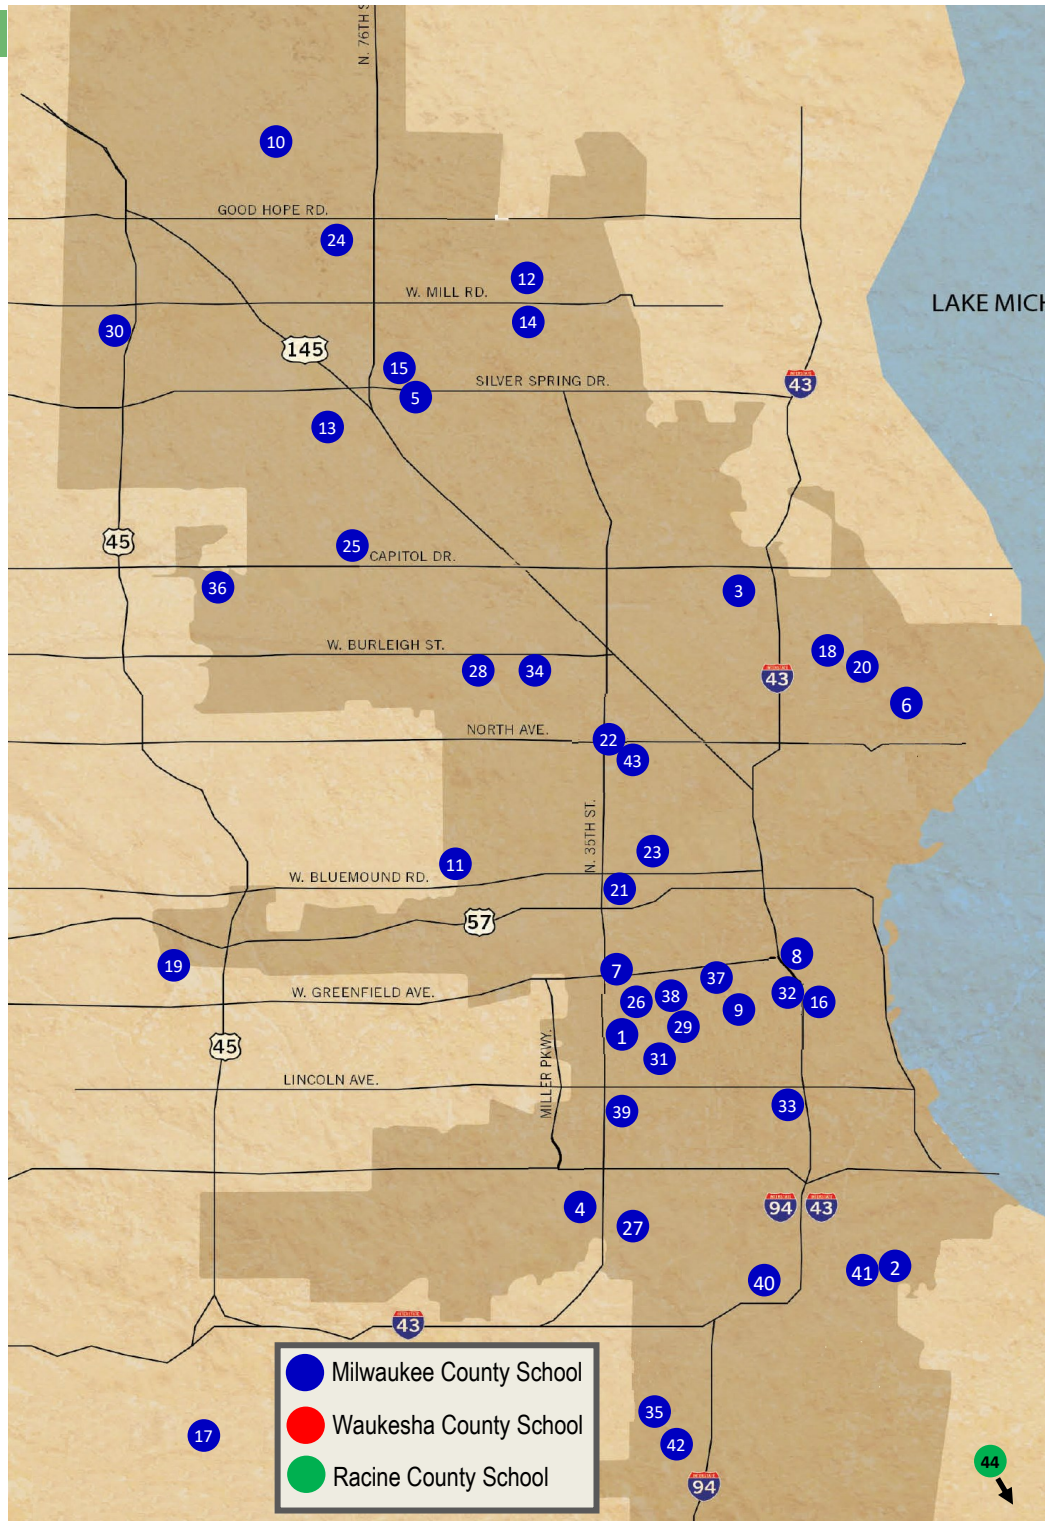

RACINE COUNTY SCHOOLS

1. 44 **Renaissance School**
   6150 Taylor Avenue 53403 | Racine
   1510 Villa Street 53403 | Racine

WAUKESHA COUNTY SCHOOLS

1. 45 **La Casa de Esperanza**
   410 Arcadian Ave
   Waukesha, WI 53186
2. 46 **Summit View Elementary School**
   2100 Summit Ave,
   Waukesha, WI 53188
3. 47 **Whittier Elementary School**
   1103 S East Ave
   Waukesha, WI 53186